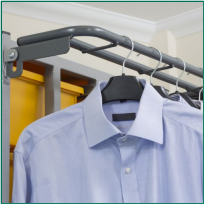

MIP[®] KARRI-CARTS

Features & Benefits

MIP's Karri-Carts are designed as a sturdy solution for the distribution of clean personal clothing. They come complete with a selection of coloured trays for ease of sorting. All carts include a hanging rail to transport products on hangers (except Kcart/Combi).