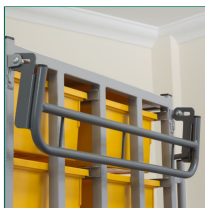

MIP[®] KARRI-CARTS

Features & Benefits

MIP's Karri-Carts are designed as a sturdy solution for the distribution of clean personal clothing. They come complete with a selection of coloured trays for ease of sorting. All carts include a hanging rail to transport products on hangers (except Kcart/Combi).

All Karri-Carts are sold fully assembled.

Customisation of tray colours is available upon request.

Specifications

STYLE	DESCRIPTION	SIZE
Kcart/Combi	12 Trays (4 x 3) without Hanging Rail	92* x 105 x 46cm
Kcart/Combi/H	12 Trays (4 x 3) with Fold Up Hanging Rail	132 x 105 x 46cm
Kcart/Twin	16 Trays (8 x 2) with Fold Up Hanging Rail	164 x 71 x 46cm
Kcart/Triple	24 Trays (8 x 3) with Fold Up Hanging Rail	164 x 105 x 46cm
Kcart/4Tier	28 Trays (7 x 4) with Fold Up Hanging Rail	146 x 140 x 46 cm
KCART/2CAR	12 Trays (6 x 2) with Slide Out Hanging Rail	133 x 71 x 46cm
KCART/3CAR	18 Trays (6 x 3) with Slide Out Hanging Rail	133 x 105 x 46cm
KCART/4CAR	24 Trays (6 x 4) with Slide Out Hanging Rail	133 x 140 x 46cm
TRAY2000/*	Trays	31 x 43 x 15cm